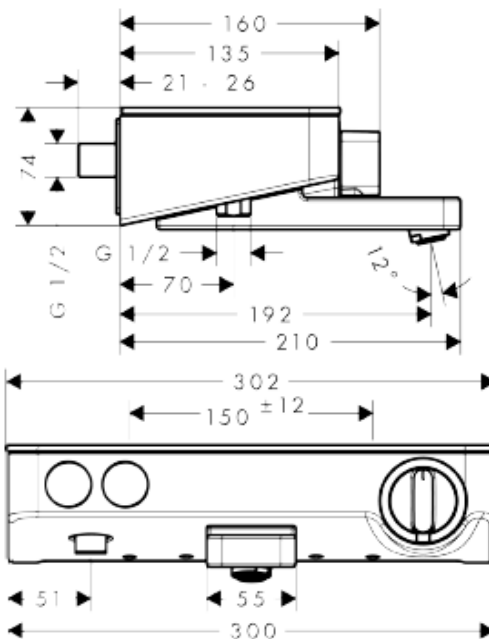

SPECIFICATION SHEET - fittings

BRAND:	hansgrohe	Product Photo:
ORIGIN:	Germany	
SERIES:	ShowerTablet Select 300	
PRODUCT DESCRIPTION:	Exposed thermostatic bath/shower mixer with bath spout and bottom outlet 1/2" for shower hose with safety glass shelf chrome coating • Flow rate: 30 l/min. at 3 bar • Flow pressure: 1~5 bar (15~70 psi)	
MODEL No.	13151 000 / 13151 400	
FINISH/COLOUR:	Chrome-plated / White / Chrome	
DIMENSIONS:	210mm L x 300mm W 192mm spout projection	
OPTIONAL MATCHING PARTS:		

Technical Informations: Suitable for continous flow water heater

REMINDER:	Pipe flushing must be done before faucets are installed. Failure to do so voids the warranty.
	Do not use cleaners containing abrasive cleansers, ammonia, bleach, acids, waxes, alcohol, solvents or other products not recommended for chrome.
	All information is for reference only, installation shall always be based on the actual product delivered.